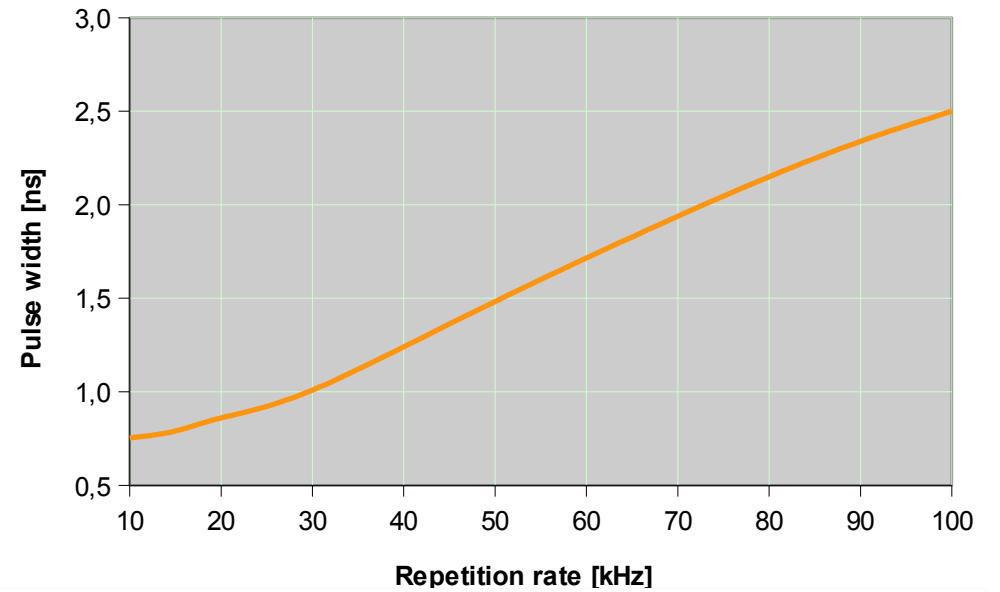

Wedge HF 1064nm: Pulse Width