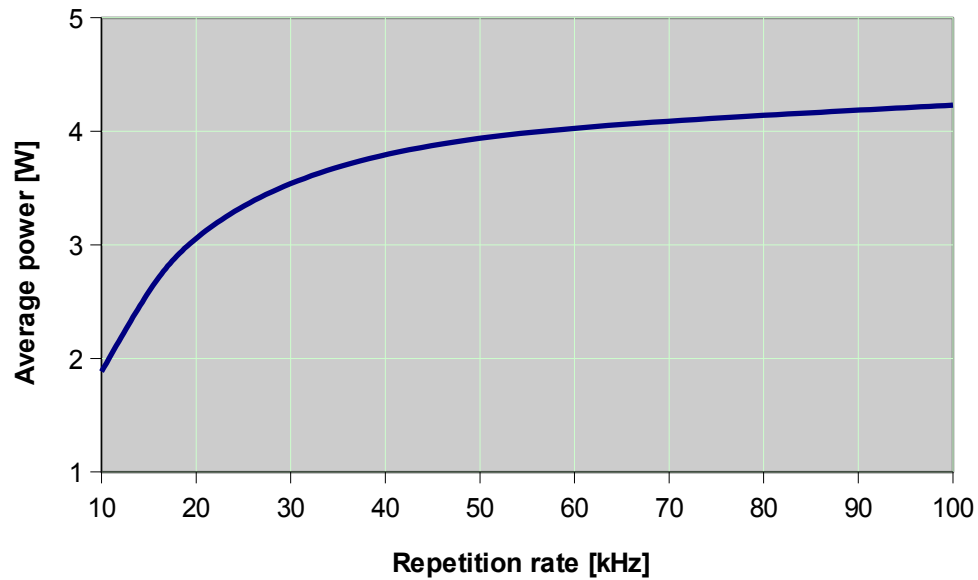

Wedge HF 1064nm: Average Power