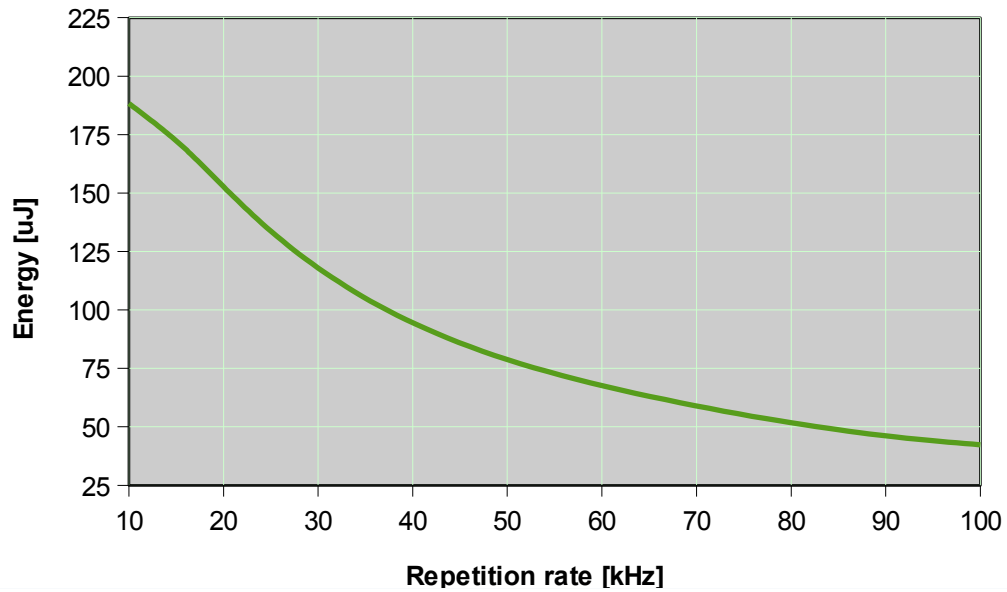

Wedge HF 1064nm – PERFORMANCE CURVES (Rel. 1506)

Wedge HF 1064nm: Pulse Energy